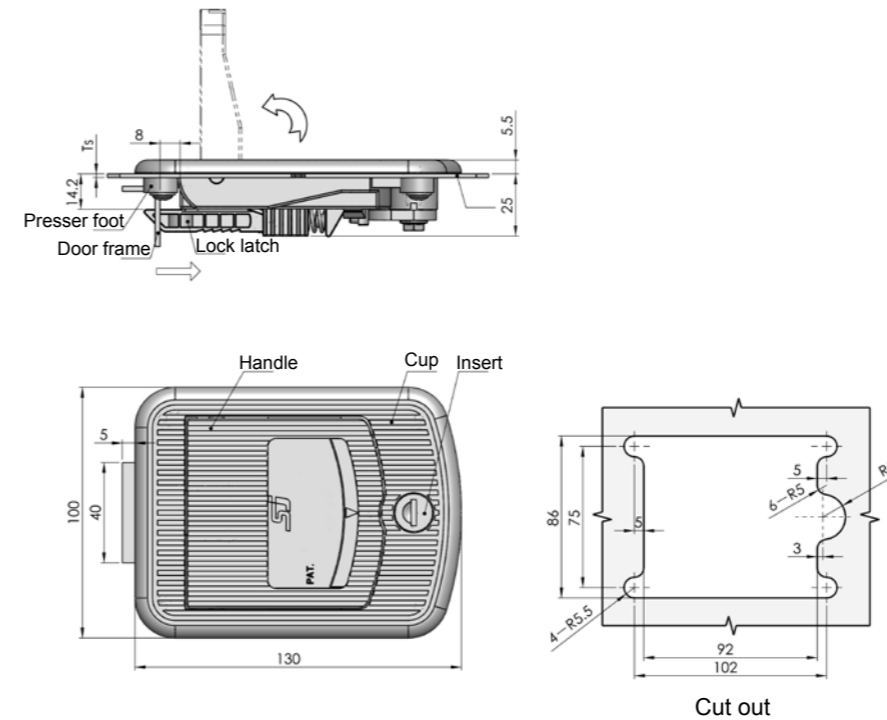

ERP MS881N00160001