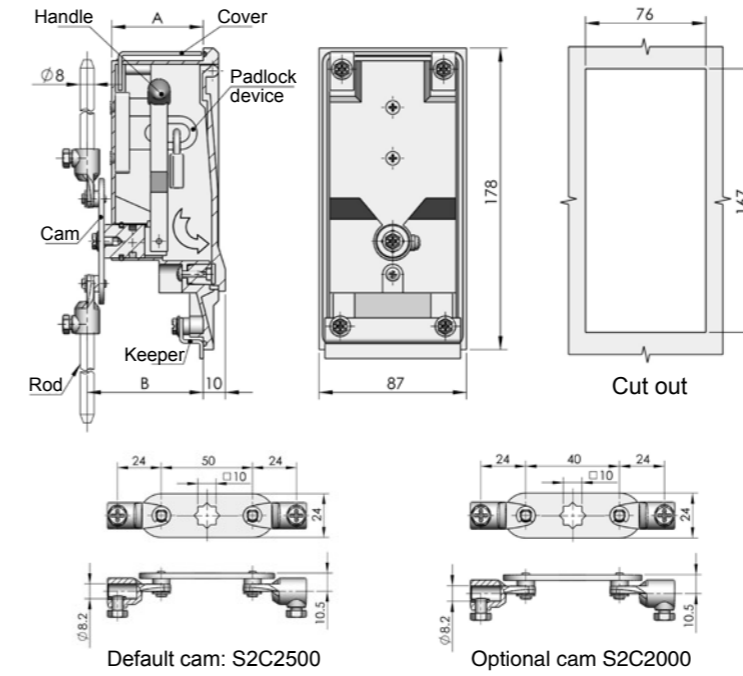

**MS850-1**

**Main material and finish:** Gray powder coated ZDC housing, handle, padlock device and cover, zinc-plated steel cam and keeper

**Default cam:** 2893250016

**ERP** MS850Z1D000001  
Remarks : ERP excludes Cam

Item	ERP	Specification	
		A	B
MS850-2	MS850A1D000007	54	69
MS850-2A	MS850A1D000008	44	59

Remarks : ERP excludes Cam

**MS850-2  
MS850-2A**

**Main material and finish:** Gray powder coated ALU housing, handle, padlock device, cover and shaft, zinc-plated steel cam and keeper

**Default cam:** 2893250016

**MS850-1A**

**Main material and finish:** Gray powder coated ALU housing, handle and cover, ZDC padlock device, zinc-plated steel shaft and keeper

**Default cam:** 2893250016