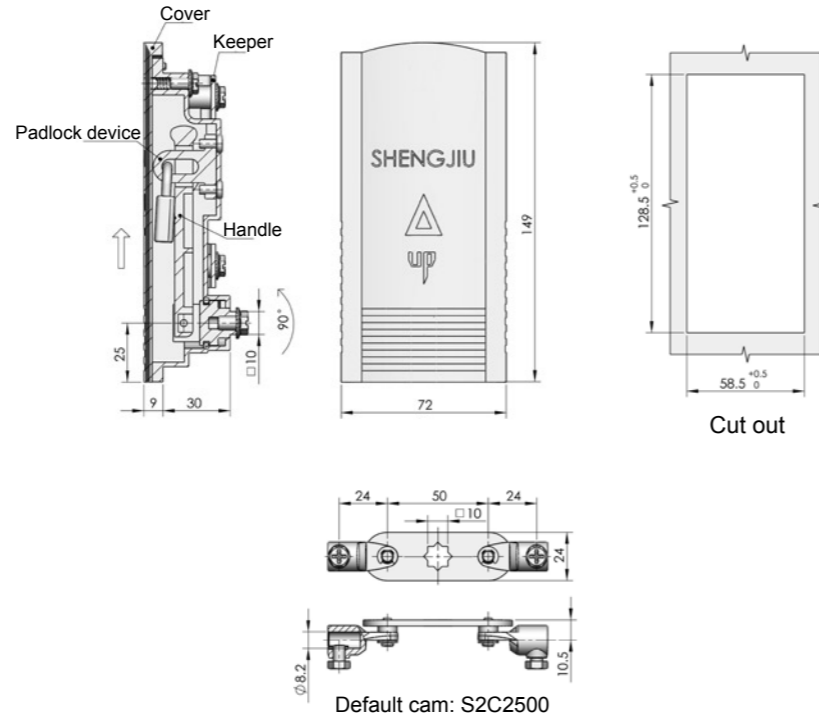

**MS850-1**

**Main material and finish:** Gray powder coated ZDC housing, handle, padlock device and cover, zinc-plated steel cam and keeper

**Default cam:** 2893250016

**ERP** MS850Z1D000001  
Remarks : ERP excludes Cam

Item	ERP	Specification	
		A	B
MS850-2	MS850A1D000007	54	69
MS850-2A	MS850A1D000008	44	59

Remarks : ERP excludes Cam

**MS850-2  
MS850-2A**

**Main material and finish:** Gray powder coated ALU housing, handle, padlock device, cover and shaft, zinc-plated steel cam and keeper

**Default cam:** 2893250016

**MS850-1A**

**Main material and finish:** Gray powder coated ALU housing, handle and cover, ZDC padlock device, zinc-plated steel shaft and keeper

**Default cam:** 2893250016