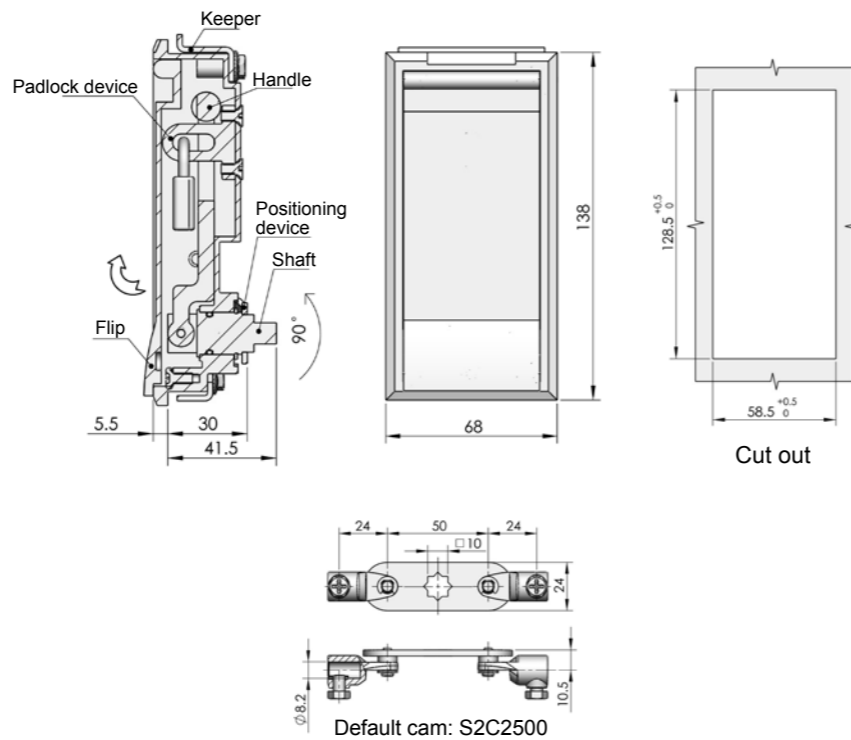

**MS850-1**

**Main material and finish:** Gray powder coated ZDC housing, handle, padlock device and cover, zinc-plated steel cam and keeper

**Default cam:** 2893250016

**ERP** MS850Z1D000001  
Remarks : ERP excludes Cam

Item	ERP	Specification	
		A	B
MS850-2	MS850A1D000007	54	69
MS850-2A	MS850A1D000008	44	59

Remarks : ERP excludes Cam

**MS850-2  
MS850-2A**

**Main material and finish:** Gray powder coated ALU housing, handle, padlock device, cover and shaft, zinc-plated steel cam and keeper

**Default cam:** 2893250016

**MS850-1A**

**Main material and finish:** Gray powder coated ALU housing, handle and cover, ZDC padlock device, zinc-plated steel shaft and keeper

**Default cam:** 2893250016